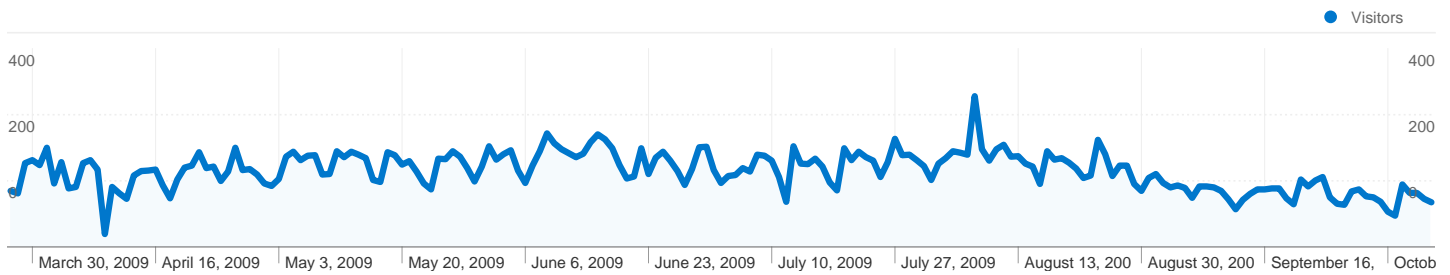

**Site Usage**

**32,989** Visits

**78.84%** Bounce Rate

**76,093** Pageviews

**00:01:29** Avg. Time on Site

**2.31** Pages/Visit

**85.35%** % New Visits

**Visitors Overview**

**Visitors**  
**28,196**

**Map Overlay world**

**Traffic Sources Overview**

- **Search Engines**  
22,995.00 (69.71%)
- **Direct Traffic**  
6,754.00 (20.47%)
- **Referring Sites**  
3,240.00 (9.82%)

**Content Overview**

## 28,196 people visited this site

 **32,989** Visits

 **28,196** Absolute Unique Visitors

 **76,093** Pageviews

 **2.31** Average Pageviews

 **00:01:29** Time on Site

 **78.84%** Bounce Rate

 **85.35%** New Visits

## All traffic sources sent a total of 32,989 visits

<span style="color: blue;">■</span> Search Engines	22,995.00 (69.71%)
<span style="color: green;">■</span> Direct Traffic	6,754.00 (20.47%)
<span style="color: orange;">■</span> Referring Sites	3,240.00 (9.82%)