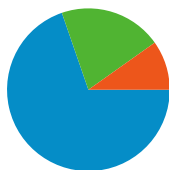

Traffic Sources Overview

- **Search Engines**
  22,995.00 (69.71%)
- **Direct Traffic**
  6,754.00 (20.47%)
- **Referring Sites**
  3,240.00 (9.82%)

Content Overview

Pages	Pageviews	% Pageviews
/	9,315	12.24%
/forums/index.php	3,664	4.82%
/forums/register.php?do=addm	2,280	3.00%
/forums/login.php?do=login	1,927	2.53%
/forums/forumdisplay.php?f=2	1,336	1.76%