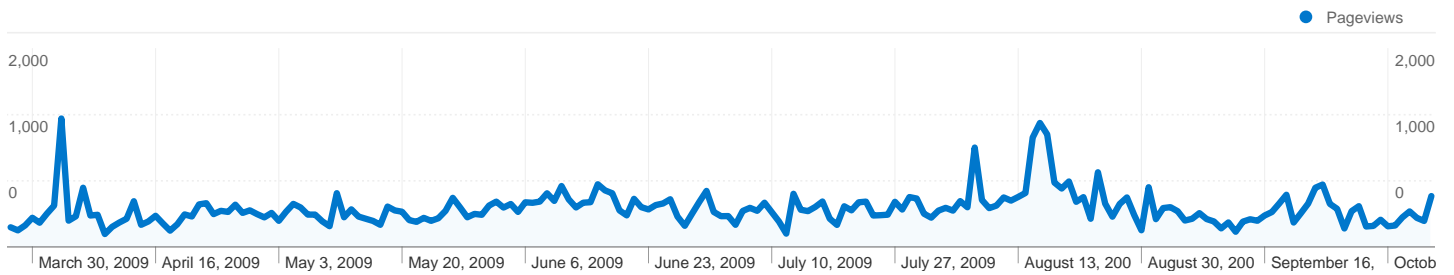

Pages on this site were viewed a total of 76,093 times

76,093 Pageviews

62,638 Unique Views

78.84% Bounce Rate

Top Content

Pages	Pageviews	% Pageviews
/	9,315	12.24%
/forums/index.php	3,664	4.82%
/forums/register.php?do=addmember	2,280	3.00%
/forums/login.php?do=login	1,927	2.53%
/forums/forumdisplay.php?f=2	1,336	1.76%