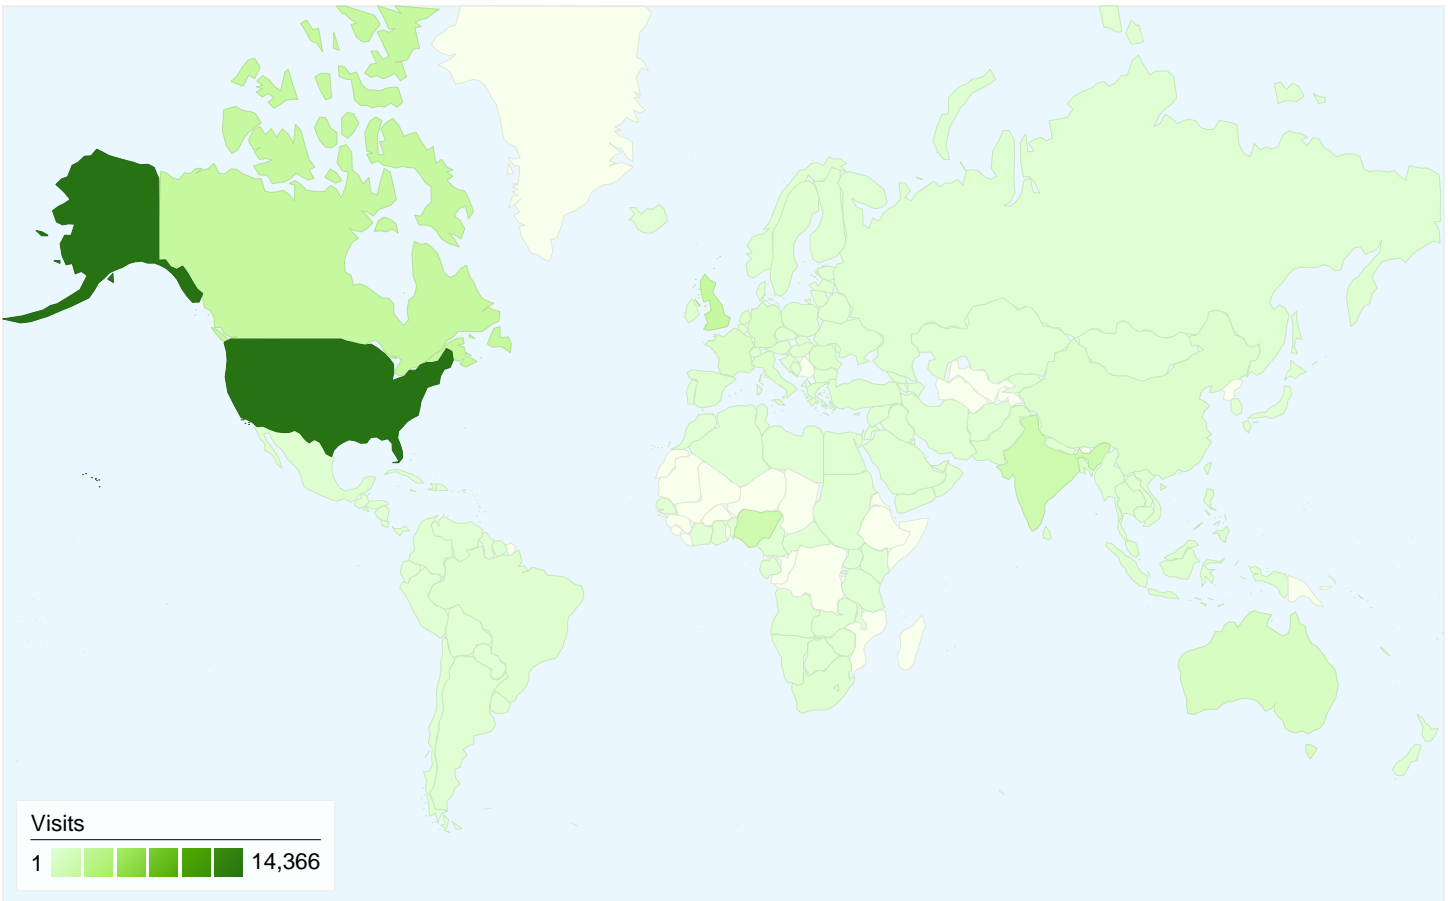

**Visitors**  
**28,196**

**Map Overlay world**

**Traffic Sources Overview**

- **Search Engines**  
22,995.00 (69.71%)
- **Direct Traffic**  
6,754.00 (20.47%)
- **Referring Sites**  
3,240.00 (9.82%)

**Content Overview**

## All traffic sources sent a total of 32,989 visits

<span style="color: blue;">■</span> Search Engines	22,995.00 (69.71%)
<span style="color: green;">■</span> Direct Traffic	6,754.00 (20.47%)
<span style="color: orange;">■</span> Referring Sites	3,240.00 (9.82%)

## Top Traffic Sources

Sources	Visits	% visits
google (organic)	22,424	67.94%
(direct) ((none))	6,768	20.50%
htmlhelpcentral.com (referral)	320	0.97%
forums.digitalpoint.com	202	0.61%
gfxvoid.com (referral)	199	0.60%

Keywords	Visits	% visits
up up down down left right left	769	3.34%
blink 182 tour 2009	384	1.67%
searchpoint	292	1.27%
chat topics	249	1.08%
sarahisnifty	220	0.96%

**32,989 visits came from 166 countries/territories**