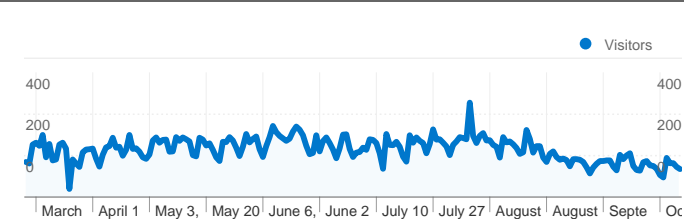

**Site Usage**

**32,989** Visits

**78.84%** Bounce Rate

**76,093** Pageviews

**00:01:29** Avg. Time on Site

**2.31** Pages/Visit

**85.35%** % New Visits

**Visitors Overview**

## 28,196 people visited this site

 **32,989** Visits

 **28,196** Absolute Unique Visitors

 **76,093** Pageviews

 **2.31** Average Pageviews

 **00:01:29** Time on Site

 **78.84%** Bounce Rate

 **85.35%** New Visits

## All traffic sources sent a total of 32,989 visits

<span style="color: blue;">■</span> Search Engines	22,995.00 (69.71%)
<span style="color: green;">■</span> Direct Traffic	6,754.00 (20.47%)
<span style="color: orange;">■</span> Referring Sites	3,240.00 (9.82%)

Netherlands	<b>395</b>	2.45	00:00:55	93.16%	80.51%
					1 - 10 of 166

Pages on this site were viewed a total of 76,093 times

 **76,093** Pageviews

 **62,638** Unique Views

 **78.84%** Bounce Rate