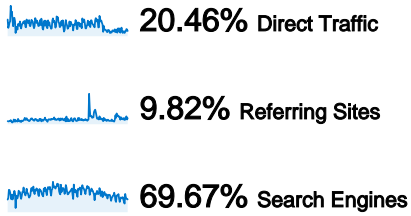

## 28,196 people visited this site

 **32,989** Visits

 **28,196** Absolute Unique Visitors

 **76,093** Pageviews

 **2.31** Average Pageviews

 **00:01:29** Time on Site

 **78.84%** Bounce Rate

 **85.35%** New Visits

## All traffic sources sent a total of 32,989 visits

<span style="color: blue;">■</span> Search Engines	22,995.00 (69.71%)
<span style="color: green;">■</span> Direct Traffic	6,754.00 (20.47%)
<span style="color: orange;">■</span> Referring Sites	3,240.00 (9.82%)