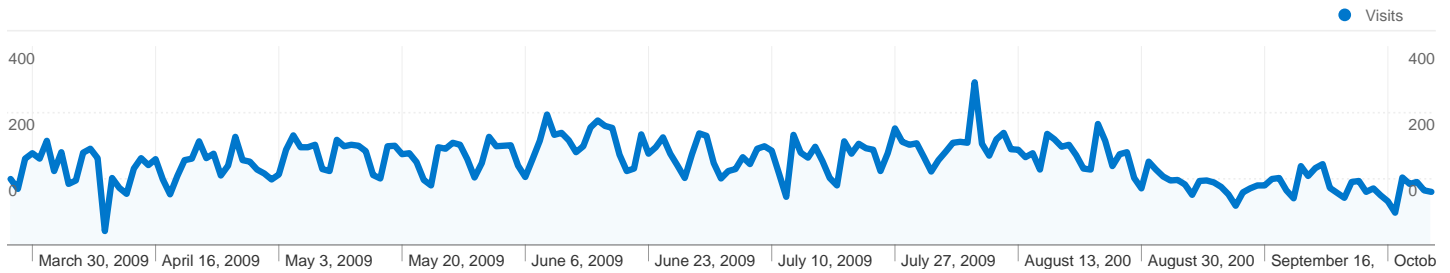

**Site Usage**

**32,989** Visits

**78.84%** Bounce Rate

**76,093** Pageviews

**00:01:29** Avg. Time on Site

**2.31** Pages/Visit

**85.35%** % New Visits

**Visitors Overview**

## 28,196 people visited this site

 **32,989** Visits

 **28,196** Absolute Unique Visitors

 **76,093** Pageviews

 **2.31** Average Pageviews

 **00:01:29** Time on Site

 **78.84%** Bounce Rate

 **85.35%** New Visits

## All traffic sources sent a total of 32,989 visits

<span style="color: blue;">■</span> Search Engines	22,995.00 (69.71%)
<span style="color: green;">■</span> Direct Traffic	6,754.00 (20.47%)
<span style="color: orange;">■</span> Referring Sites	3,240.00 (9.82%)