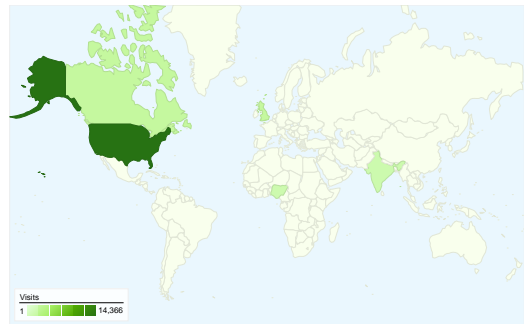

**Visitors**  
**28,196**

**Map Overlay world**

**Traffic Sources Overview**

- **Search Engines**  
22,995.00 (69.71%)
- **Direct Traffic**  
6,754.00 (20.47%)
- **Referring Sites**  
3,240.00 (9.82%)

**Content Overview**

## All traffic sources sent a total of 32,989 visits

<span style="color: blue;">■</span> Search Engines	22,995.00 (69.71%)
<span style="color: green;">■</span> Direct Traffic	6,754.00 (20.47%)
<span style="color: orange;">■</span> Referring Sites	3,240.00 (9.82%)

## Top Traffic Sources

Sources	Visits	% visits
google (organic)	22,424	67.94%
(direct) ((none))	6,768	20.50%
htmlhelpcentral.com (referral)	320	0.97%
forums.digitalpoint.com	202	0.61%
gfxvoid.com (referral)	199	0.60%

Site Usage

Country/Territory	Visits	Pages/Visit	Avg. Time on Site	% New Visits	Bounce Rate
<b>United States</b>	<b>14,366</b>	2.15	00:01:02	88.71%	82.98%
<b>Canada</b>	<b>2,266</b>	1.38	00:00:20	56.88%	91.13%
<b>United Kingdom</b>	<b>2,264</b>	1.97	00:00:58	91.61%	81.89%
<b>India</b>	<b>1,641</b>	3.09	00:02:28	86.53%	72.09%
<b>Nigeria</b>	<b>1,572</b>	5.71	00:08:13	65.46%	22.52%
<b>Australia</b>	<b>777</b>	1.67	00:00:56	91.89%	85.46%
<b>Germany</b>	<b>558</b>	1.55	00:00:45	91.58%	87.28%
<b>France</b>	<b>481</b>	1.32	00:00:31	94.18%	85.45%
<b>Bangladesh</b>	<b>395</b>	1.85	00:00:44	83.04%	80.51%